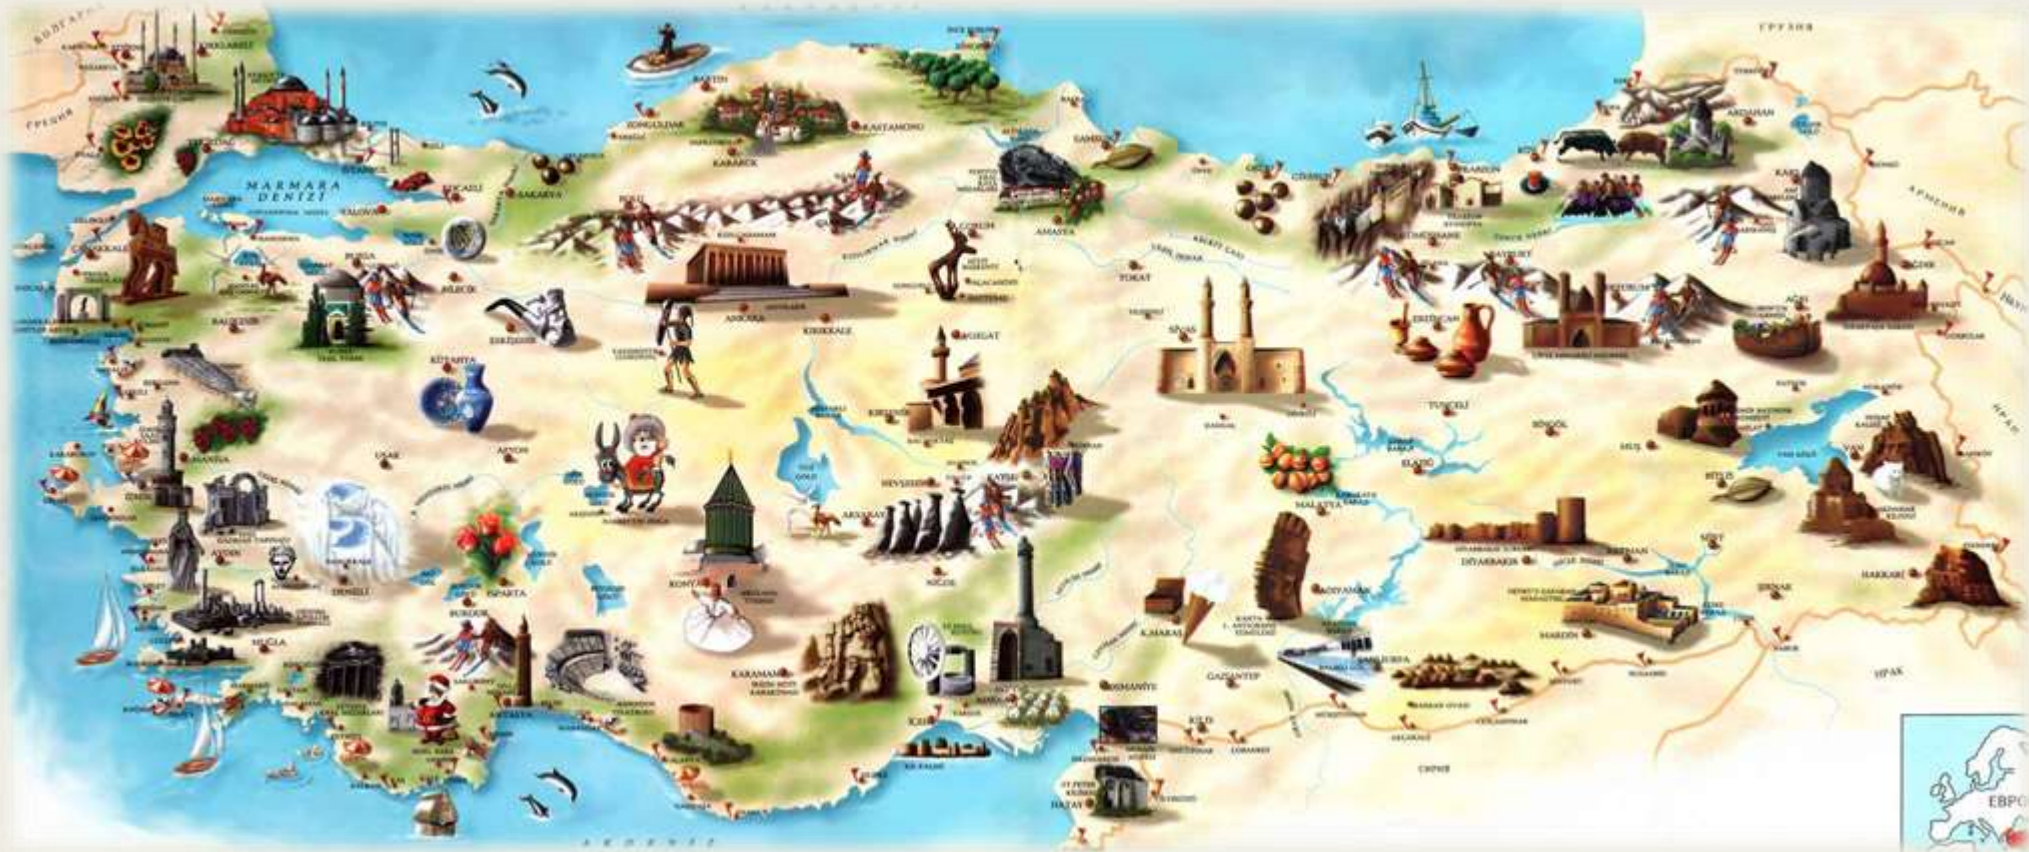

# TURKISH TOURISM MAP

# TURKEY'S KEY TOURIST CITIES

**ANTALYA**

**BODRUM**

**İZMİR**

**KAPADOKYA**

# ISTANBUL'S IMPORTANT TOURIST SITES

**SULTAN AHMET MOSQUE**

**15 JULY CYCLE BRIDGE**

**GIRLS TOWER**

**GALATA TOWER**