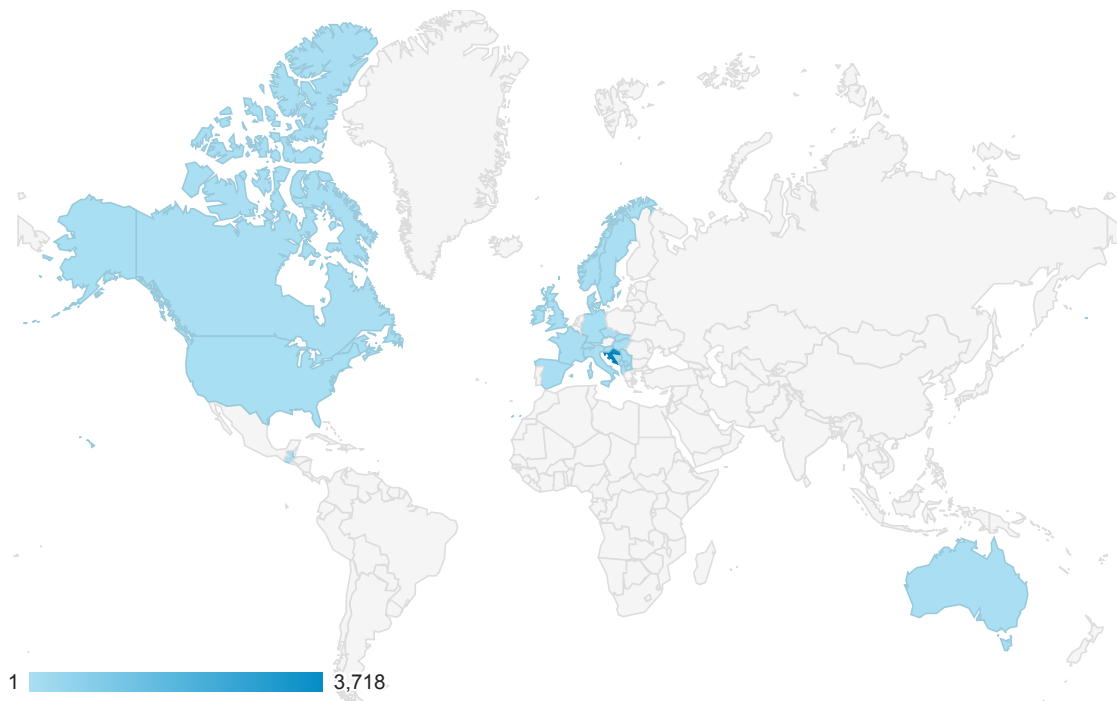

Location

% of visits: 100.00%

Map Overlay

Site Usage

Country / Territory	Visits	Pages / Visit	Avg. Visit Duration	% New Visits	Bounce Rate
	3,997 <small>% of Total: 100.00% (3,997)</small>	3.34 <small>Site Avg: 3.34 (0.00%)</small>	00:02:53 <small>Site Avg: 00:02:53 (0.00%)</small>	34.63% <small>Site Avg: 34.58% (0.14%)</small>	36.35% <small>Site Avg: 36.35% (0.00%)</small>
1. Croatia	3,718	3.38	00:02:57	31.33%	34.80%
2. Serbia	68	1.75	00:00:51	97.06%	69.12%
3. Bosnia and Herzegovina	48	2.75	00:01:12	91.67%	64.58%
4. Slovenia	35	3.00	00:03:12	62.86%	51.43%
5. United States	23	3.57	00:06:32	56.52%	52.17%
6. Germany	17	2.24	00:00:33	35.29%	23.53%
7. (not set)	13	3.85	00:03:17	61.54%	23.08%
8. Norway	12	2.08	00:01:52	75.00%	66.67%
9. Denmark	10	5.80	00:02:18	40.00%	30.00%
10. Montenegro	9	2.22	00:01:22	88.89%	66.67%