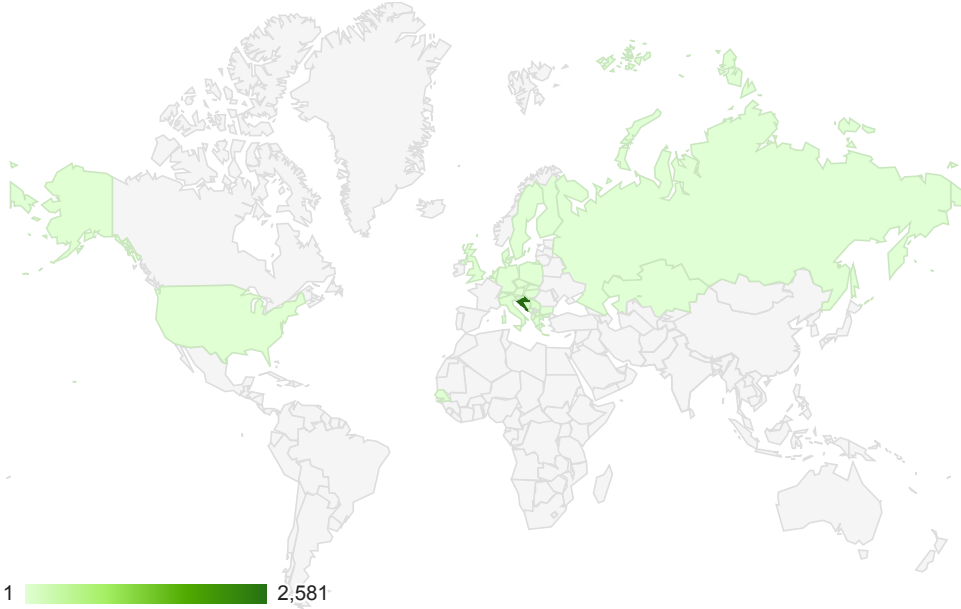

Location

% of visits: 100.00%

Map Overlay

Site Usage

Visits 2,858 % of Total: 100.00% (2,858)	Pages / Visit 2.66 Site Avg: 2.66 (0.00%)	Avg. Visit Duration 00:01:51 Site Avg: 00:01:51 (0.00%)	% New Visits 41.04% Site Avg: 41.04% (0.00%)	Bounce Rate 46.05% Site Avg: 46.05% (0.00%)
---	--	--	---	--

Country / Territory	Visits	Pages / Visit	Avg. Visit Duration	% New Visits	Bounce Rate
1. Croatia	2,581	2.70	00:01:56	36.46%	43.90%
2. Bosnia and Herzegovina	105	1.47	00:00:39	84.76%	79.05%
3. Serbia	55	2.36	00:01:00	94.55%	60.00%
4. (not set)	28	3.50	00:03:43	64.29%	53.57%
5. Slovenia	18	2.22	00:00:53	88.89%	38.89%
6. Italy	11	9.09	00:04:33	81.82%	36.36%
7. Denmark	10	1.40	00:00:03	10.00%	60.00%
8. Macedonia [FYROM]	9	1.67	00:00:17	100.00%	77.78%
9. Montenegro	6	1.00	00:00:00	100.00%	100.00%
10. United States	6	4.83	00:02:52	83.33%	83.33%